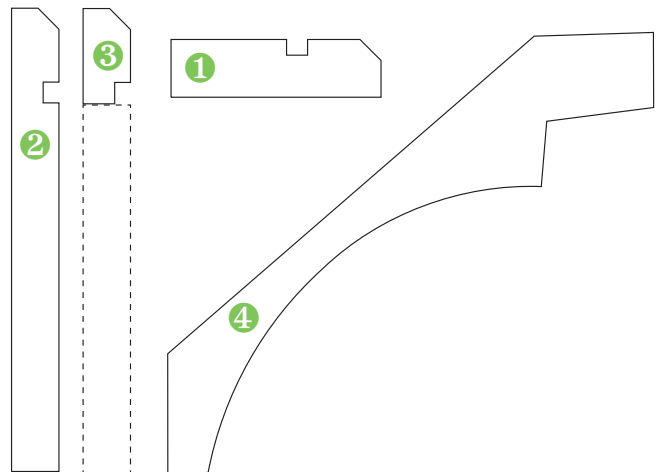

WM CONTEMPORARY COLLECTION

PROFILES

1 CASING

WM212RP: 11/16 x 2 1/2"

WM312RP: 11/16 x 3 1/2"

2 BASEBOARD

WM512RP: 9/16 x 5 1/2"

WM712RP: 9/16 x 7 1/2"

3 BASE CAP

282RP: 3/4 x 1 -1/16"

4 CROWN

514RP: 1 -1/16 x 5 1/4"

714RP: 1 -1/16 x 7 1/4"

SERVING INDEPENDENT RETAILERS THROUGHOUT THE MID-ATLANTIC

WHOLESALEMILLWORK.NET

SEAFORD, DE
(888) 964 8746
Fax: (302) 628 1980
107 Park Ave.
Seaford, DE 19973